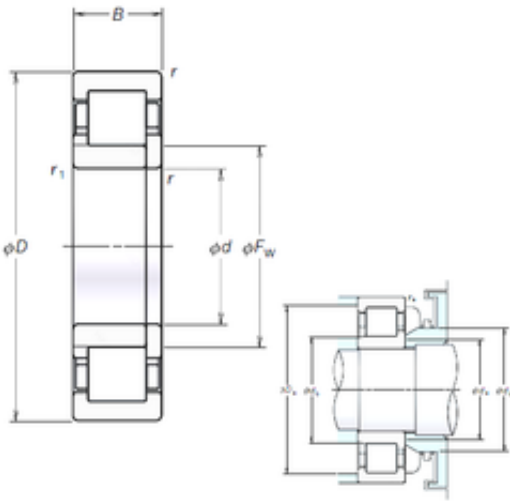

## 140 mm x 300 mm x 102 mm NSK NUP2328EM cylindrical roller bearings

Bearing No. NUP2328EM

NUP2328EM Bearing 2D drawings and 3D CAD models

|                               |                |
|-------------------------------|----------------|
| Size                          | 140x300x102 mm |
| Bore Diameter                 | 140 mm         |
| Outer Diameter                | 300 mm         |
| Width                         | 102 mm         |
| d                             | 140 mm         |
| Fw                            | 180 mm         |
| D                             | 300 mm         |
| B                             | 102 mm         |
| C                             | 102 mm         |
| r min.                        | 4 mm           |
| r1 min.                       | 4 mm           |
| da min.                       | 156 mm         |
| Da max.                       | 284 mm         |
| db max.                       | 176 mm         |
| db min                        | 156 mm         |
| ra max.                       | 3 mm           |
| rb max.                       | 3 mm           |
| S                             | 2,8 mm         |
| Db max                        | 284 mm         |
| Weight                        | 37,7 Kg        |
| Basic dynamic load rating (C) | 36,545 kN      |
| Basic static load rating (C0) | 1380 kN        |
| (Grease) Lubrication Speed    | 1700 r/min     |
| hidYobi                       | NUP2328EM      |
| LangID                        | 1              |